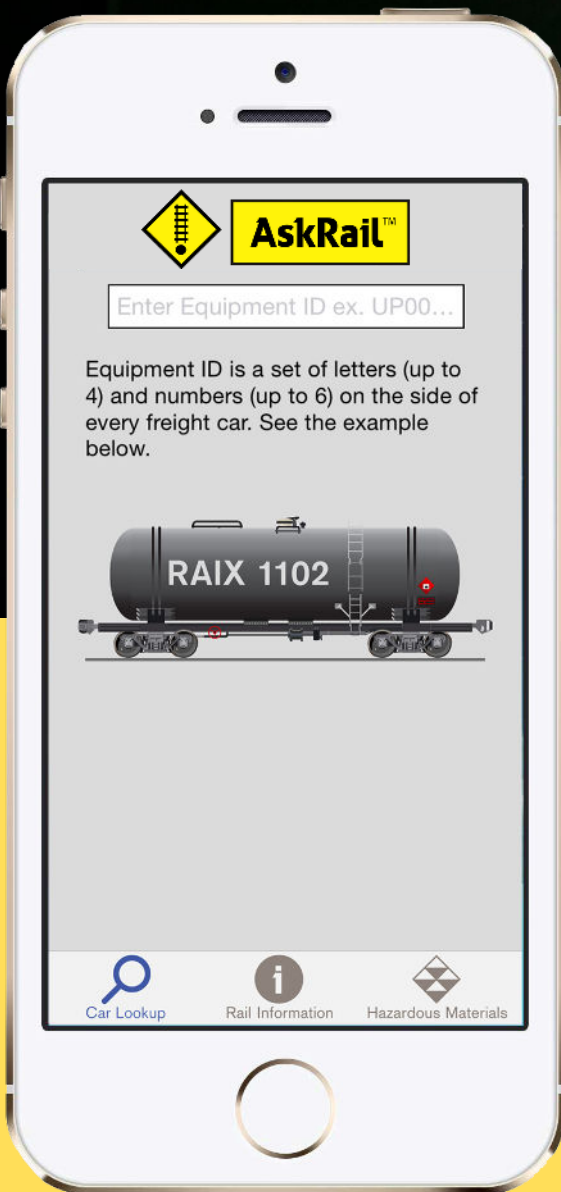

YOU'RE READY FOR THE JOB.

AskRail is ready for you.

As a first responder, you know that every second counts when arriving on the scene of a rail emergency. And just as important as speed is reliable information.

Through free AskRail app, simply enter a railcar ID to see if the train is carrying hazmat, view isolation zones and access the Emergency Response Guide.

**Available to qualified responders.
Visit AskRail.us to learn more.**