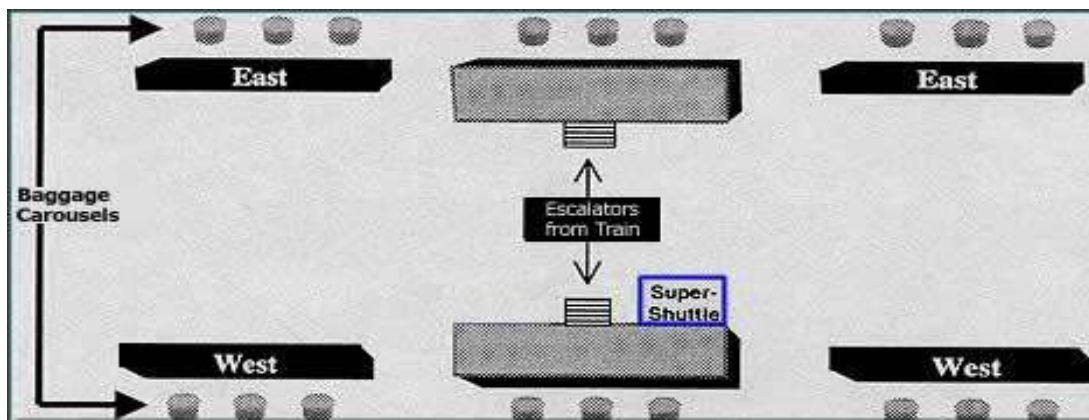

SuperShuttle

SuperShuttle Denver Group Discount Information

AAR

Association of American Railroads

October 6 - 10, 2008

Brown Palace Hotel

Pre-arrange discounted shuttle service @ \$32.00 round trip or \$19.00 one way per person online at www.supershuttle.com and enter UEET2 as the discount code, or use the link:

<http://www.supershuttle.com/default.aspx?GC=UEET2> .

Print confirmations or make note of confirmation numbers.

SuperShuttle Denver Denver International Airport Baggage Claim Level (Level 5)

DIA Arrival Information

Take the train from the concourse to the terminal.

Pick up your luggage and report to the SuperShuttle Denver counter at DIA.

Counter staff will issue tickets and give directions to the van loading area.